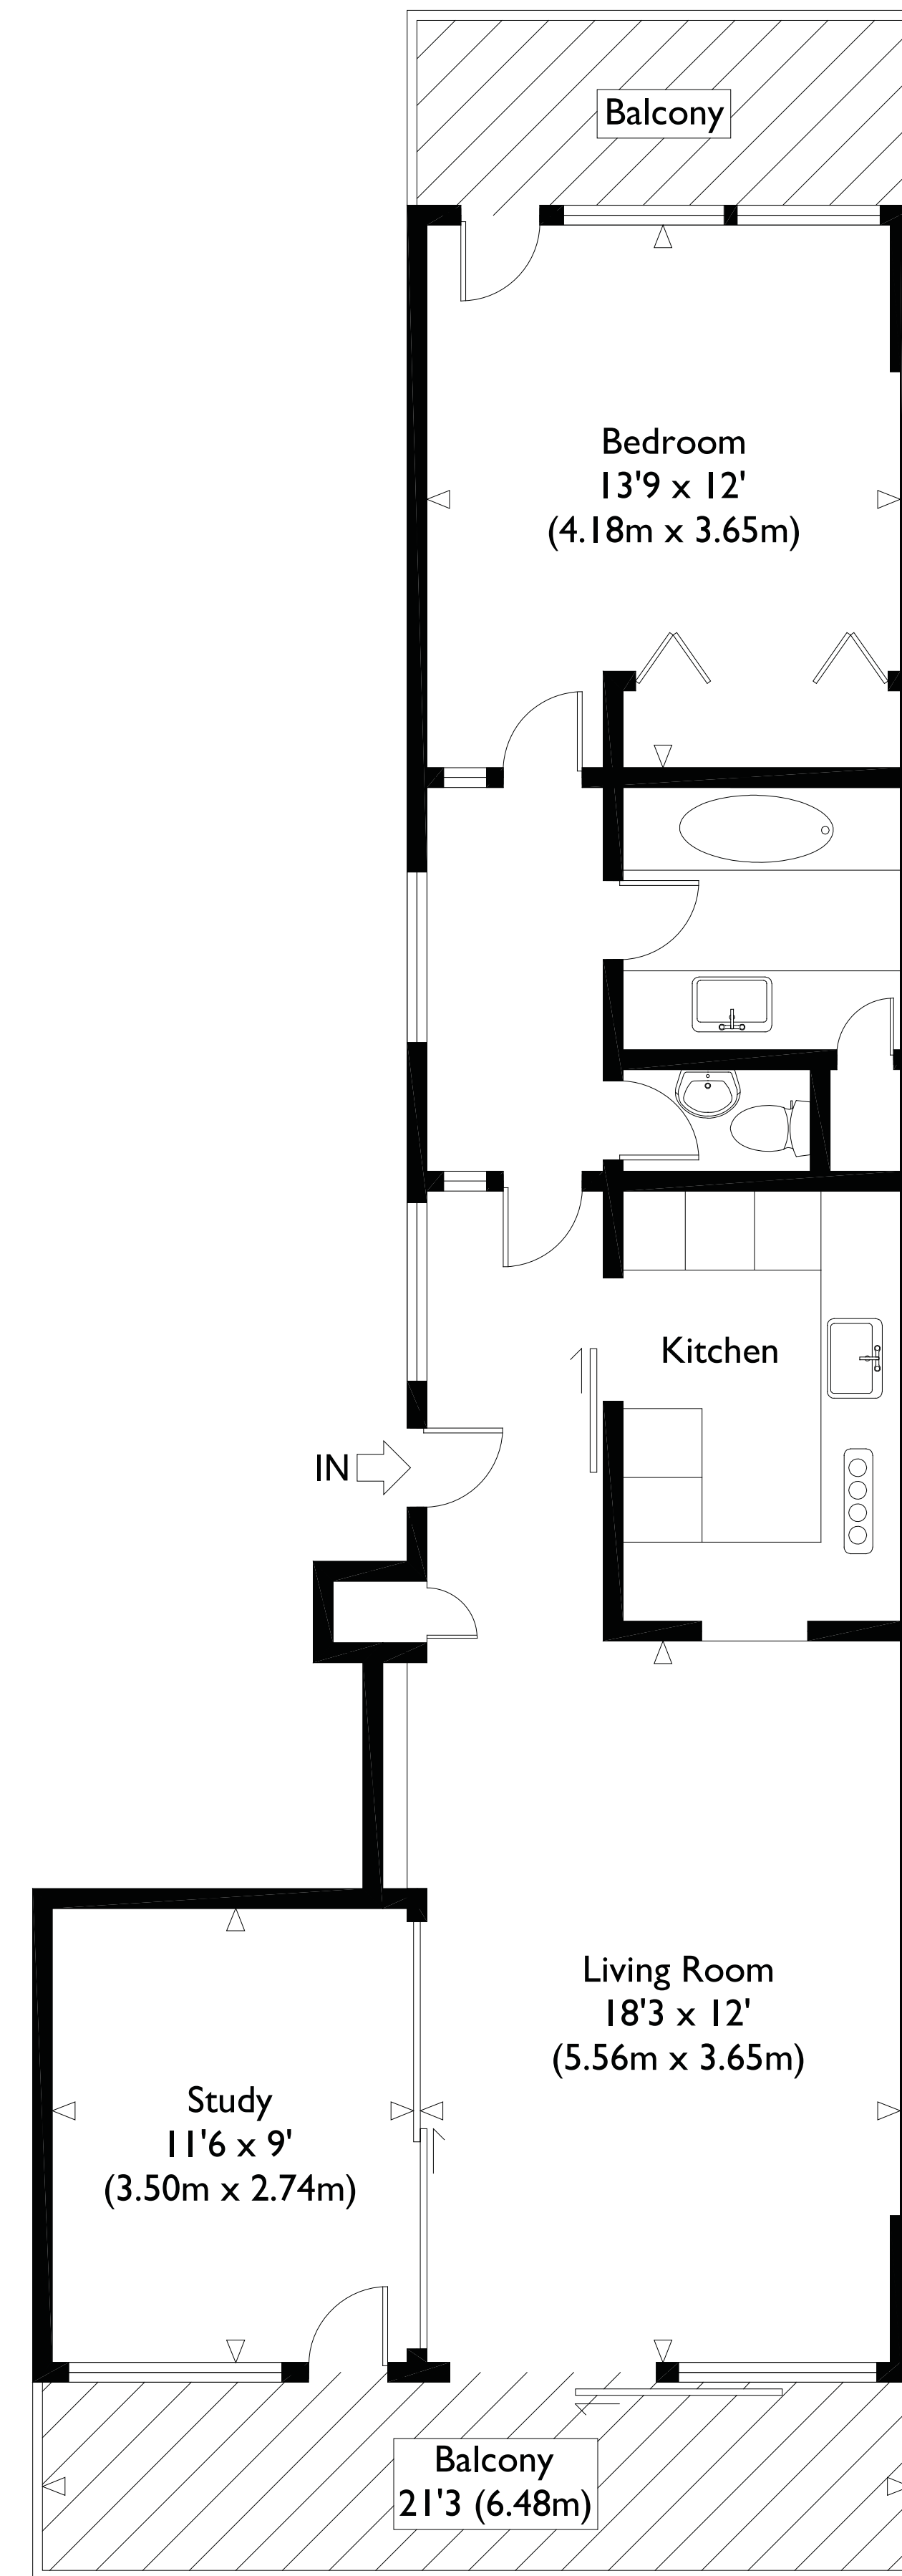

Barbican, London EC2

Approximate Gross Internal Floor Area : 767 sq ft / 71.3 sq m

Ground Floor

Illustration for identification purposes only, measurements are approximate, not to scale.